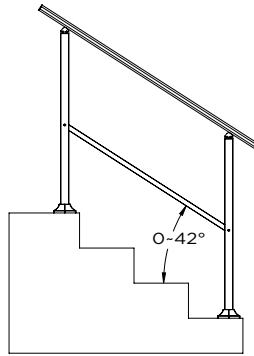

## 3-Step Kit

Actual Top Rail Length: 39.61in  
P/N AH428303B

## 4-Step Kit

Actual Top Rail Length: 52.6in  
P/N AH428304B

## 5-Step Kit

Actual Top Rail Length: 65.96in  
P/N AH428305B

### Specifications:

- Actual Height: 38.74in
- Actual Top Rail Lengths: 39.61in, 52.6in, 65.96in
- Handrail: 1.24in x 2.24in
- Post: 1.65in x 1.65in
- Base: 4in x 4in