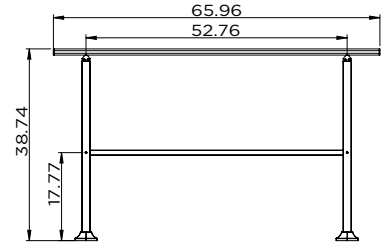

## 3-Step Kit

Actual Top Rail Length: 39.61in  
P/N AH428303B

## 4-Step Kit

Actual Top Rail Length: 52.6in  
P/N AH428304B

## 5-Step Kit

Actual Top Rail Length: 65.96in  
P/N AH428305B

### Specifications:

- Actual Height: 38.74in
- Actual Top Rail Lengths: 39.61in, 52.6in, 65.96in
- Handrail: 1.24in x 2.24in
- Post: 1.65in x 1.65in
- Base: 4in x 4in