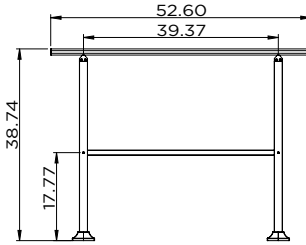

## 3-Step Kit

Actual Top Rail Length: 39.61in  
P/N AH428303B

## 4-Step Kit

Actual Top Rail Length: 52.6in  
P/N AH428304B

## 5-Step Kit

Actual Top Rail Length: 65.96in  
P/N AH428305B

### Specifications:

- Actual Height: 38.74in
- Actual Top Rail Lengths: 39.61in, 52.6in, 65.96in
- Handrail: 1.24in x 2.24in
- Post: 1.65in x 1.65in
- Base: 4in x 4in