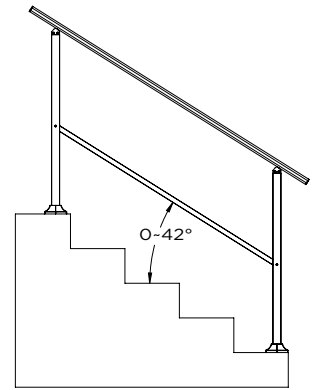

## 3-Step Kit

Actual Top Rail Length: 39.61in  
P/N AH428303B

## 4-Step Kit

Actual Top Rail Length: 52.6in  
P/N AH428304B

## 5-Step Kit

Actual Top Rail Length: 65.96in  
P/N AH428305B

### Specifications:

- Actual Height: 38.74in
- Actual Top Rail Lengths: 39.61in, 52.6in, 65.96in
- Handrail: 1.24in x 2.24in
- Post: 1.65in x 1.65in
- Base: 4in x 4in