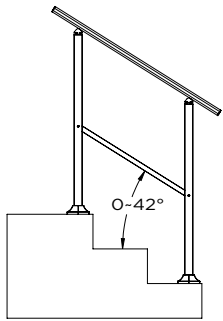

## 3-Step Kit

Actual Top Rail Length: 39.61in  
P/N AH428303B

## 4-Step Kit

Actual Top Rail Length: 52.6in  
P/N AH428304B

## 5-Step Kit

Actual Top Rail Length: 65.96in  
P/N AH428305B

### Specifications:

- Actual Height: 38.74in
- Actual Top Rail Lengths: 39.61in, 52.6in, 65.96in
- Handrail: 1.24in x 2.24in
- Post: 1.65in x 1.65in
- Base: 4in x 4in