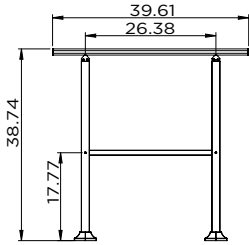

## 3-Step Kit

Actual Top Rail Length: 39.61in  
P/N AH428303B

## 4-Step Kit

Actual Top Rail Length: 52.6in  
P/N AH428304B

## 5-Step Kit

Actual Top Rail Length: 65.96in  
P/N AH428305B

### Specifications:

- Actual Height: 38.74in
- Actual Top Rail Lengths: 39.61in, 52.6in, 65.96in
- Handrail: 1.24in x 2.24in
- Post: 1.65in x 1.65in
- Base: 4in x 4in